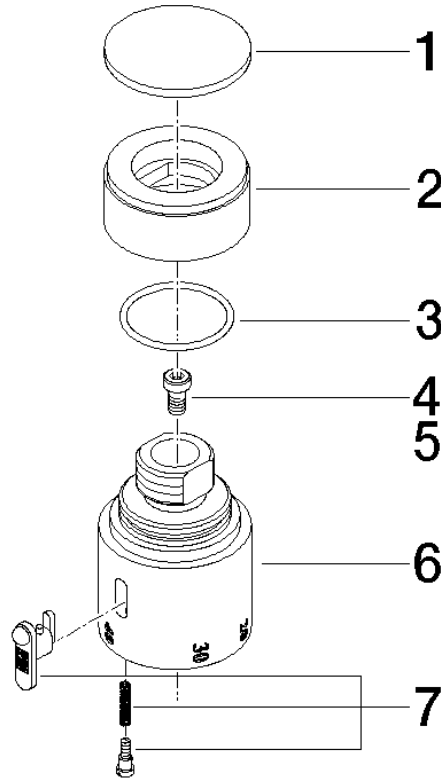

## Temperature control handle - Brushed Platinum

---

MADISON

11 420 220

11 420 220

11 420 220

Parts for other finishes can be found here: [Chrome](#)

Spare parts list

No.	Item Number	Name	Quantity used	Delivery time
3	09 14 10 040 90	seal	1	2
4	90 30 30 027 00 90	screw	1	2
5	09 30 33 004 90	screw	1	2
7	90 21 33 020 00 90	handle	1	2